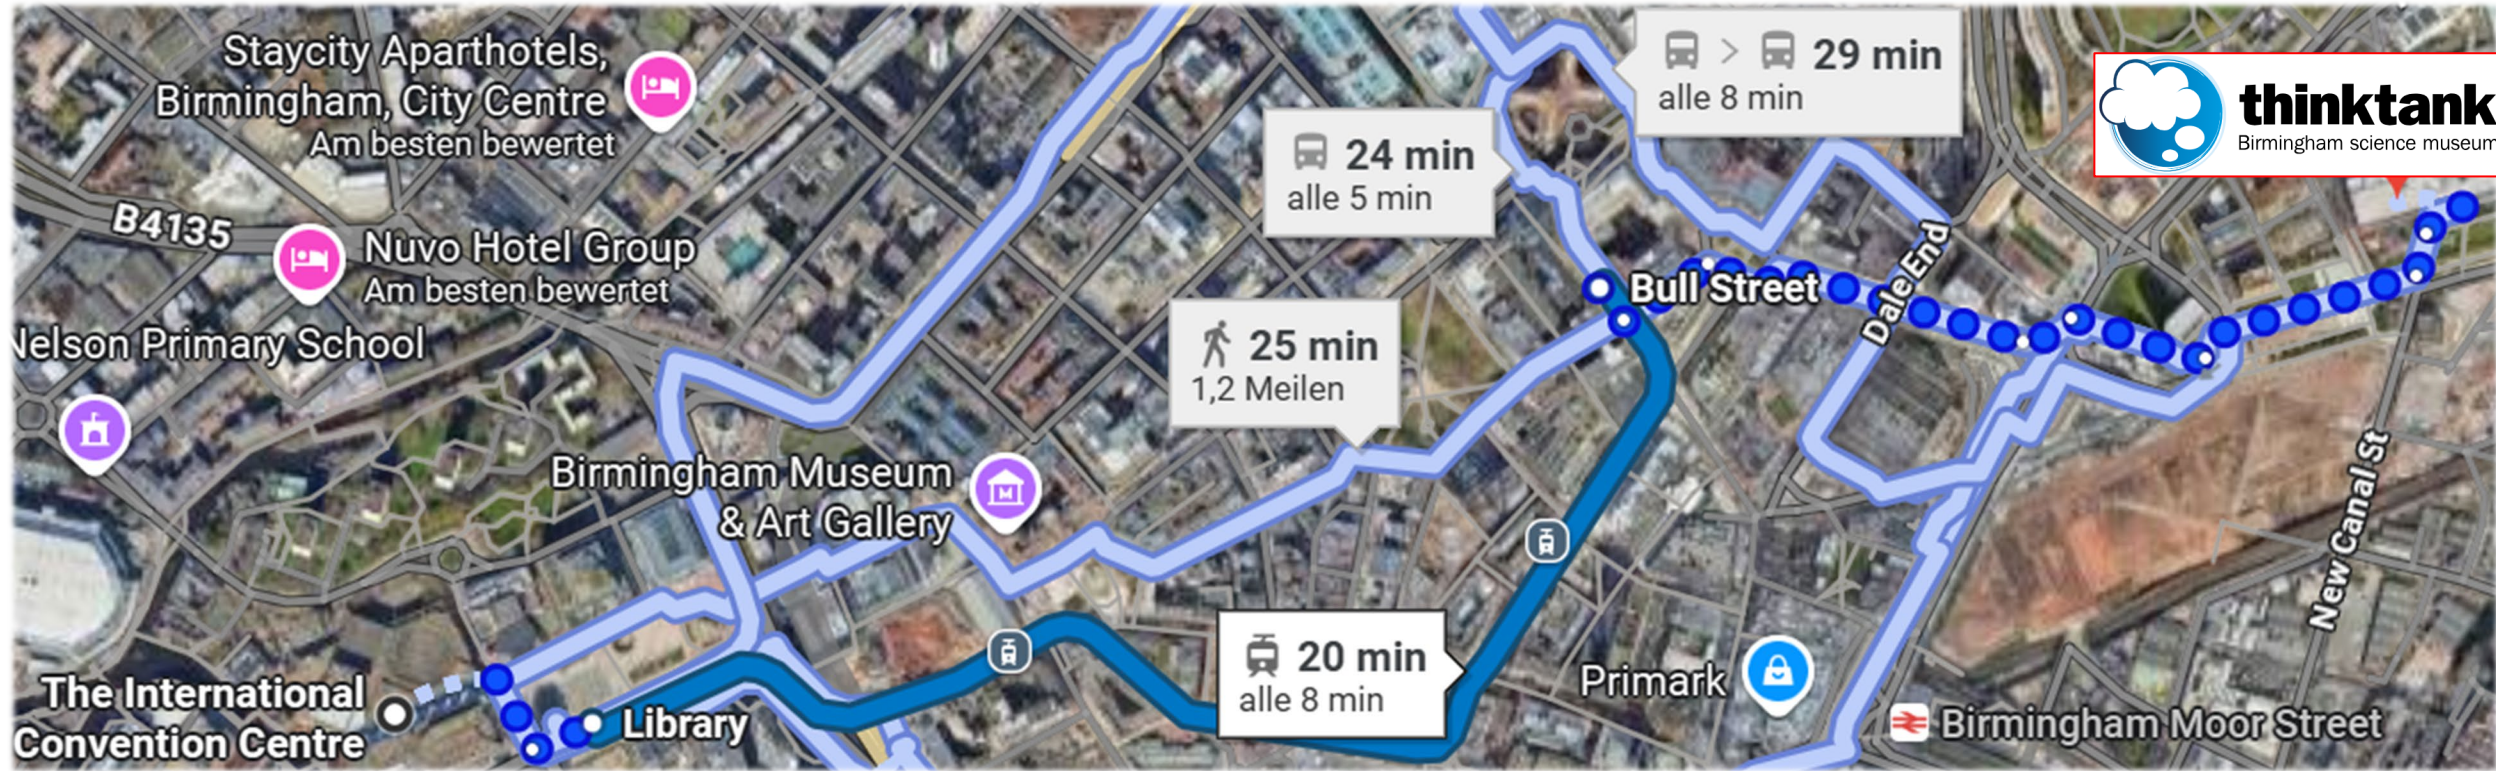

ARRIVAL TO THE EVENING EVENT

THINK TANK | 2.9.2025 18.30

Taxi/Uber: 10 min

Walking: 25 min

Tram: 20 min **West Midlands Metro** until station „Bull Street“